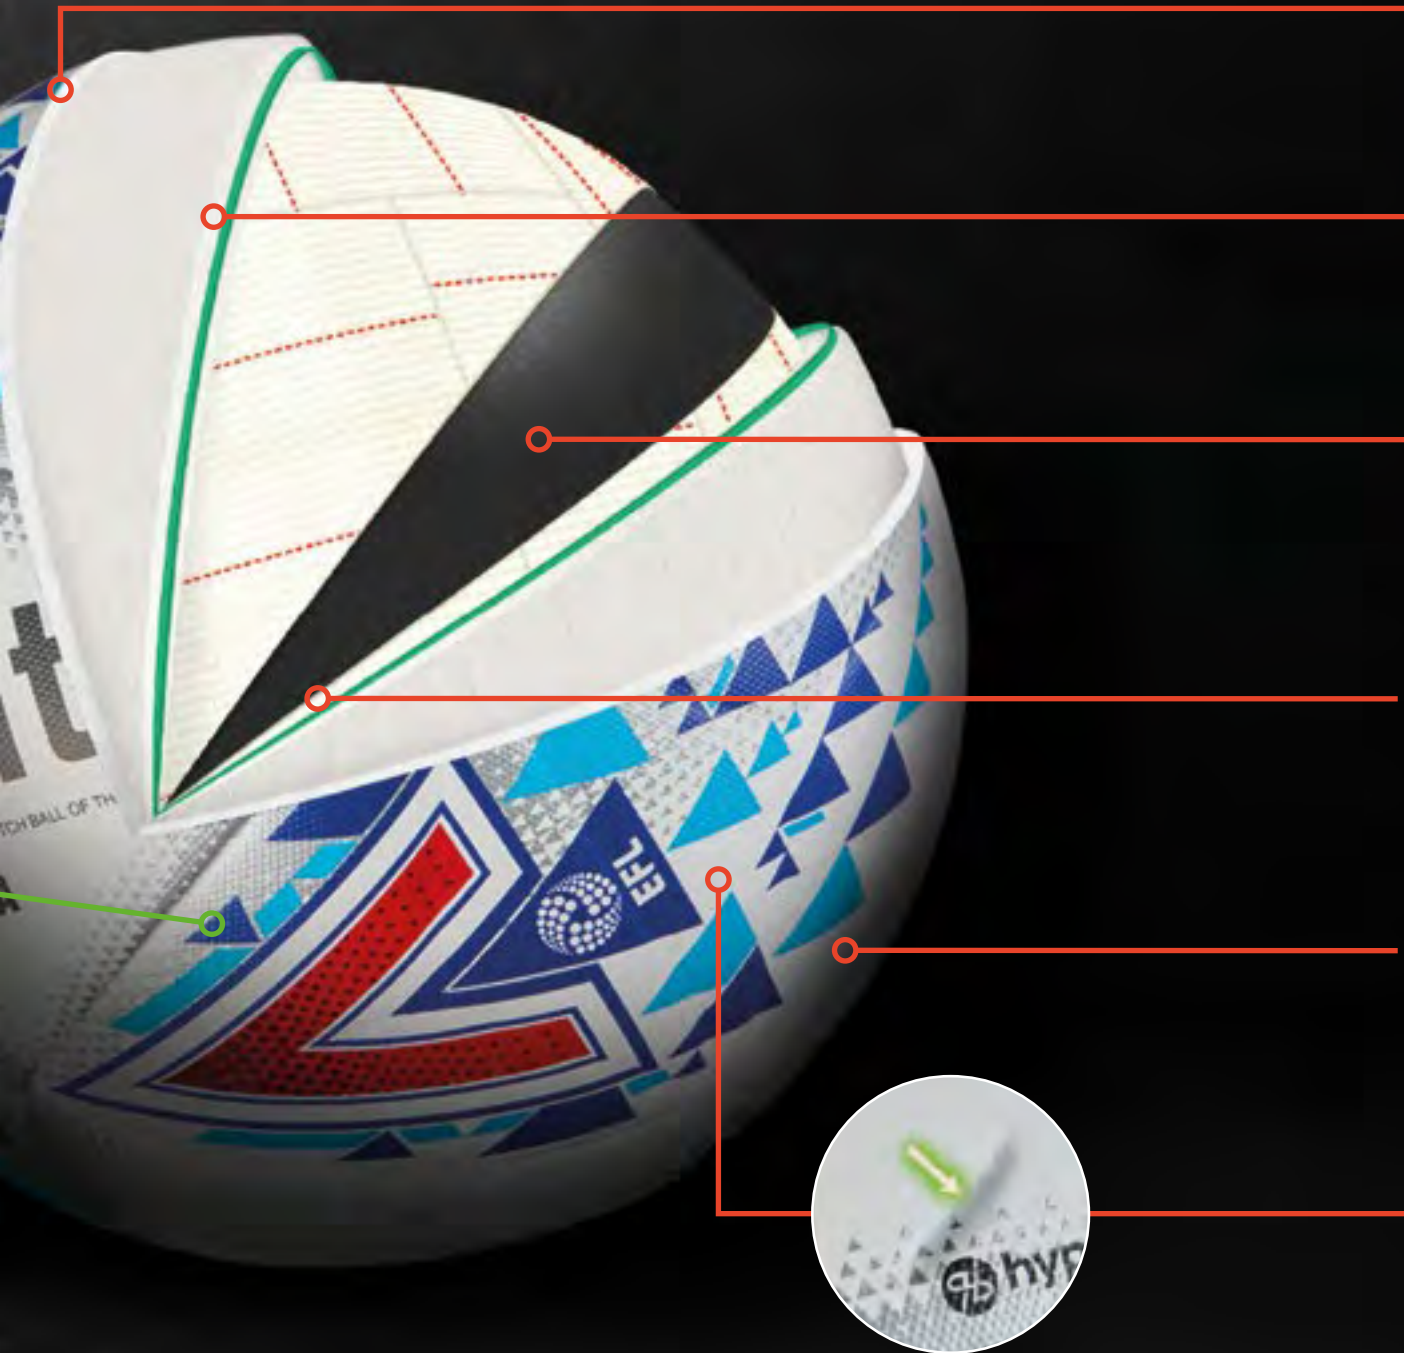

Unique textured surface is engineered to deliver a pure in-flight path, increased grip and ultimate control. Embosses grooves provide up to 400% more stability at speeds of 30-45mph vs a rivalled flat panel construction.